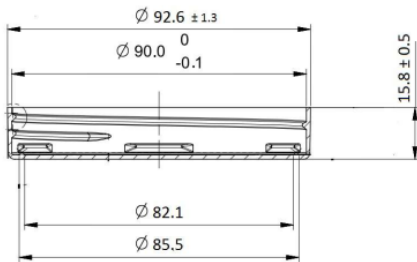

Can lid

Request Sample

General info

Item no. (SKU):	003042-1-1-1-1-1-1-1
Finish:	Smooth
Liner:	
Thread:	
Dosage:	N/A
Hole Size:	N/A
Material:	Aluminium
Colour:	Silver
Print Areas:	N/A
Country of Origin:	Lithuania

Packaging Info

Packed in Boxes

Box Dimensions (mm):	594 x 394 x 448
Quantity per box (pcs):	700
Boxes per pallet (pcs):	14000
Quantity per pallet (pcs):	20
Net weight (kg):	200
Gross weight (kg):	231
Pallet height (mm):	2400

Packed in PE bags on trays

Tray dimensions (mm):	
Quantity per tray (pcs):	
Quantity per PE bag (pcs):	
PE bags per tray (pcs):	
Trays per pallet (pcs):	
Quantity per pallet (pcs):	
Net weight (kg):	
Gross weight (kg):	
Pallet height (mm):	