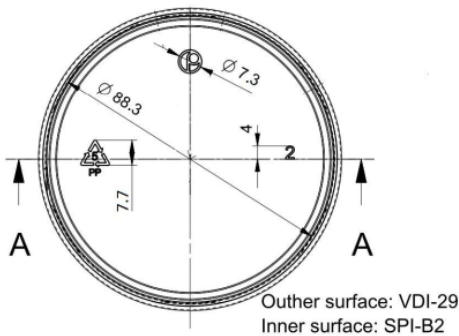

Can lid

Request Sample

General info

Item no. (SKU):	003042-1-1-1-1-1-1-1
Finish:	Smooth
Liner:	
Thread:	
Dosage:	N/A
Hole Size:	N/A
Material:	Aluminium
Colour:	Silver
Print Areas:	N/A
Country of Origin:	Lithuania

Packaging Info

Packed in Boxes

Box Dimensions (mm):	594 x 394 x 448
Quantity per box (pcs):	700
Boxes per pallet (pcs):	14000
Quantity per pallet (pcs):	20
Net weight (kg):	200
Gross weight (kg):	231
Pallet height (mm):	2400